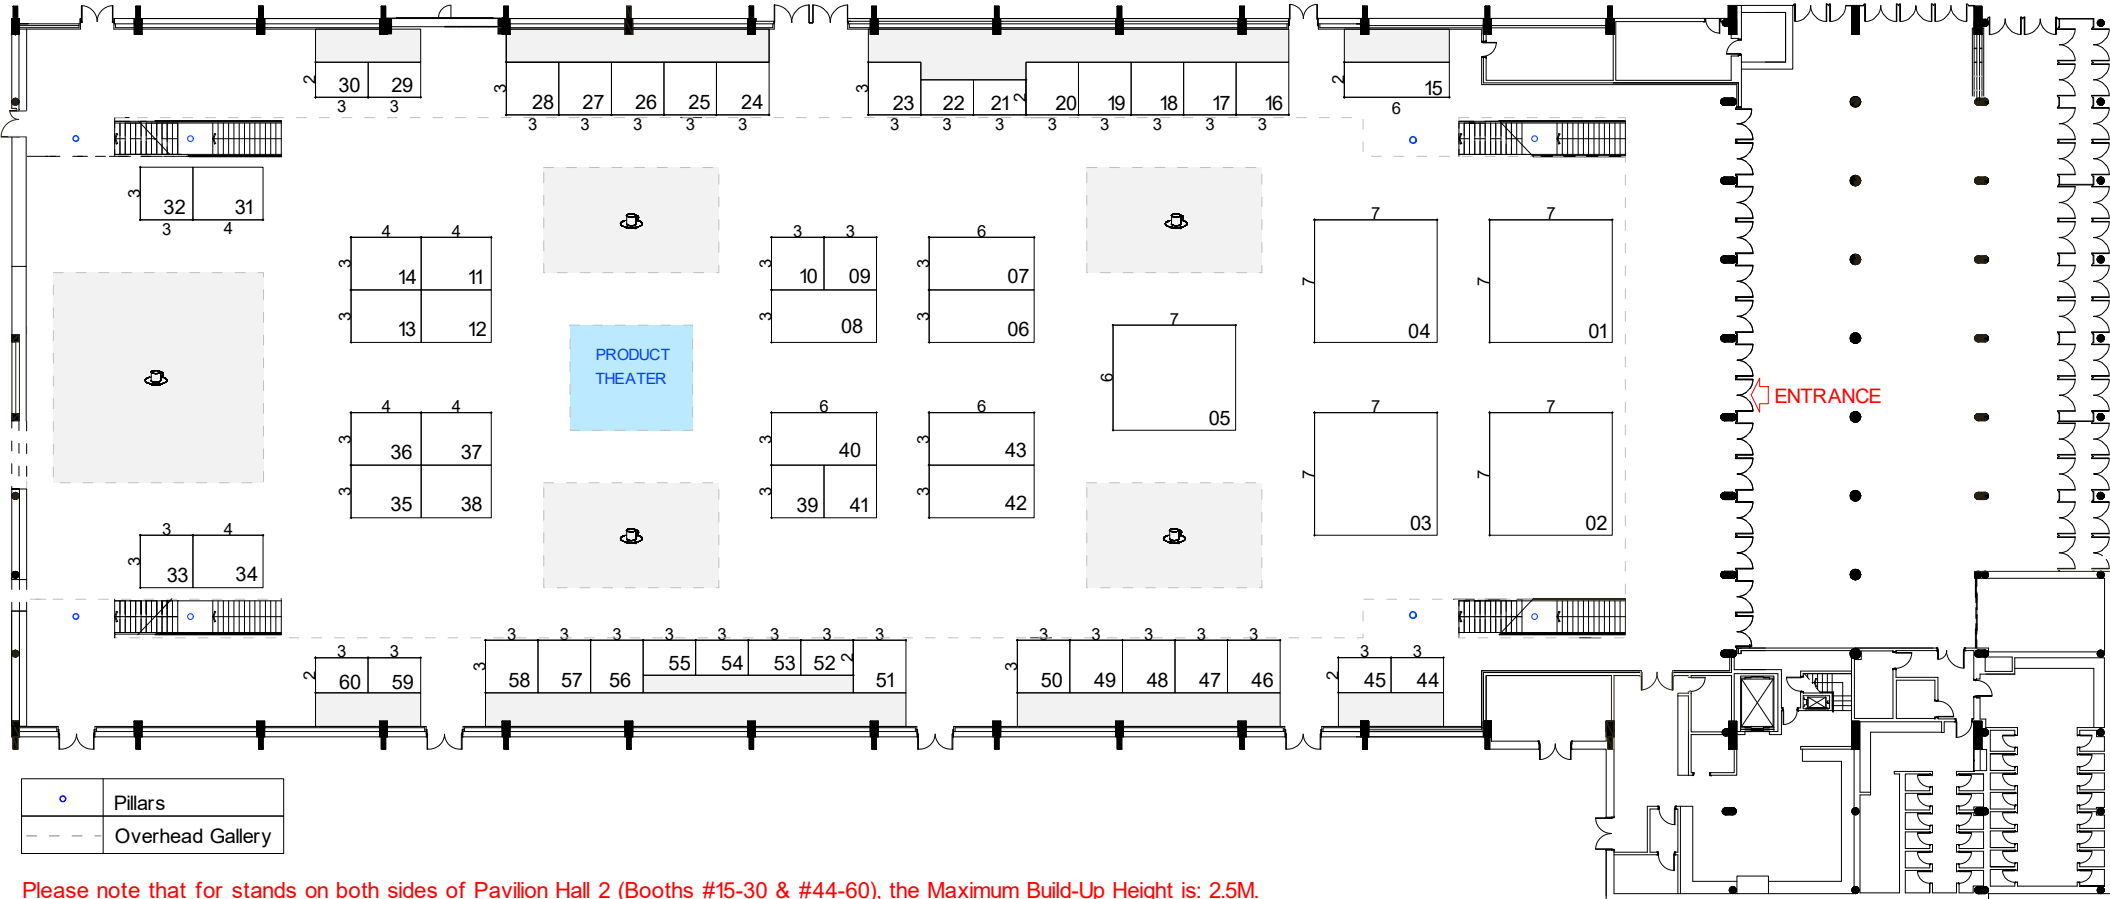

ADPD 2024-Lisbon

Please note that for stands on both sides of Pavilion Hall 2 (Booths #15-30 & #44-60), the Maximum Build-Up Height is: 2.5M.

SUBJECT TO CHANGE